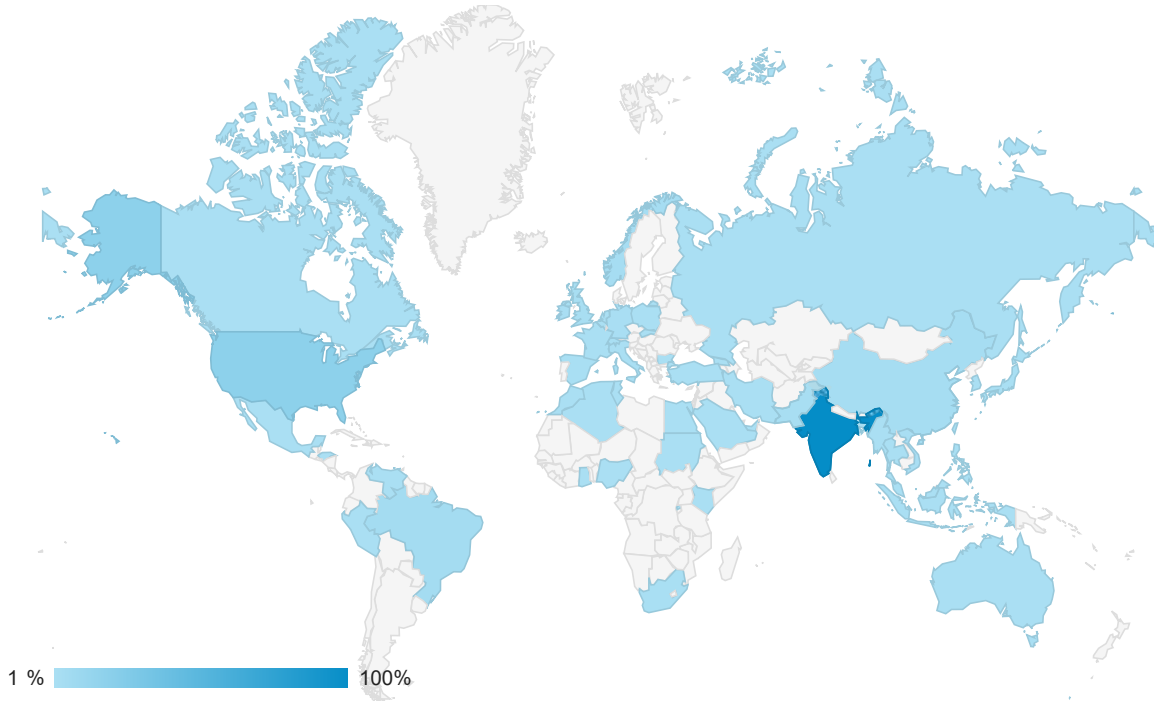

Location

All Users
100.00% Sessions

Map Overlay

Summary

Country		Sessions
		% of Total: 100.00%
1.	India	69.49%
2.	United States	12.27%
3.	Brazil	2.55%
4.	Norway	1.90%
5.	China	1.74%
6.	Bangladesh	1.25%
7.	(not set)	1.09%
8.	Pakistan	1.03%
9.	United Kingdom	0.98%
10.	Germany	0.60%
11.	Ireland	0.60%
12.	Hong Kong	0.49%
13.	Vietnam	0.49%
14.	Japan	0.43%
15.	Singapore	0.43%
16.	Switzerland	0.38%
17.	Spain	0.33%
18.	Taiwan	0.33%

19.	Philippines	0.27%
20.	South Africa	0.27%
21.	Canada	0.22%
22.	South Korea	0.22%
23.	Turkey	0.22%
24.	Australia	0.16%
25.	Indonesia	0.16%
26.	Russia	0.16%
27.	Egypt	0.11%
28.	France	0.11%
29.	Georgia	0.11%
30.	Iran	0.11%
31.	Morocco	0.11%
32.	Nigeria	0.11%
33.	Netherlands	0.11%
34.	Peru	0.11%
35.	Poland	0.11%
36.	United Arab Emirates	0.05%
37.	Belgium	0.05%
38.	Bulgaria	0.05%
39.	Algeria	0.05%
40.	Ghana	0.05%
41.	Honduras	0.05%
42.	Italy	0.05%
43.	Kenya	0.05%
44.	Myanmar (Burma)	0.05%
45.	Mexico	0.05%
46.	Malaysia	0.05%
47.	Rwanda	0.05%
48.	Saudi Arabia	0.05%
49.	Sudan	0.05%
50.	Slovakia	0.05%
51.	Thailand	0.05%
52.	Tunisia	0.05%
53.	Venezuela	0.05%